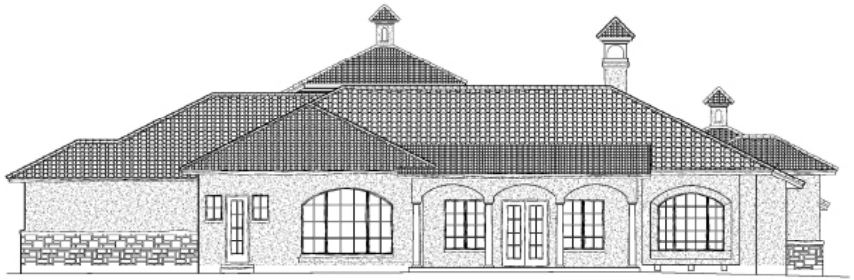

LA MANSIÓN {05086}

LOWER FLOOR
PLAN

**UPPER FLOOR
 PLAN**

JOB NUMBER - {05086}
TOTAL SQ. FT. - 4202
BEDROOMS - 4
BATHROOMS - 6

EXTRA FEATURES
 STUDY, MORNING RM, VANITY
 BUTLERS PANTRY, JULIETTE BALCONIES

REAR ELEVATION

FRONT ELEVATION