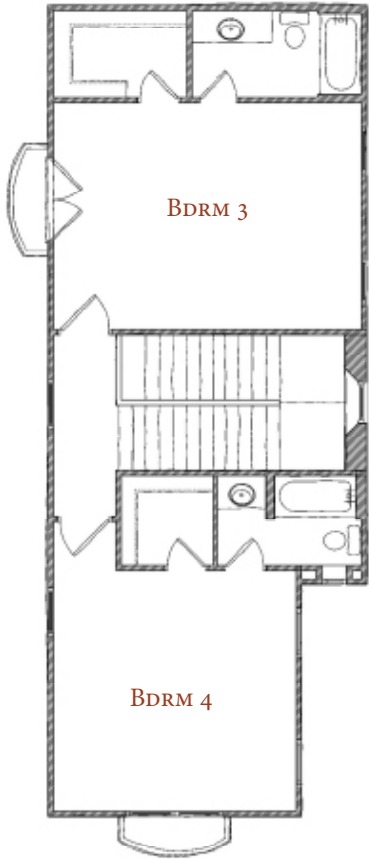

LA MANSIÓN {05086}

LOWER FLOOR
PLAN

**UPPER FLOOR
 PLAN**

JOB NUMBER - {05086}
TOTAL SQ. FT. - 4202
BEDROOMS - 4
BATHROOMS - 6

EXTRA FEATURES
 STUDY, MORNING RM, VANITY
 BUTLERS PANTRY, JULIETTE BALCONIES

REAR ELEVATION

FRONT ELEVATION