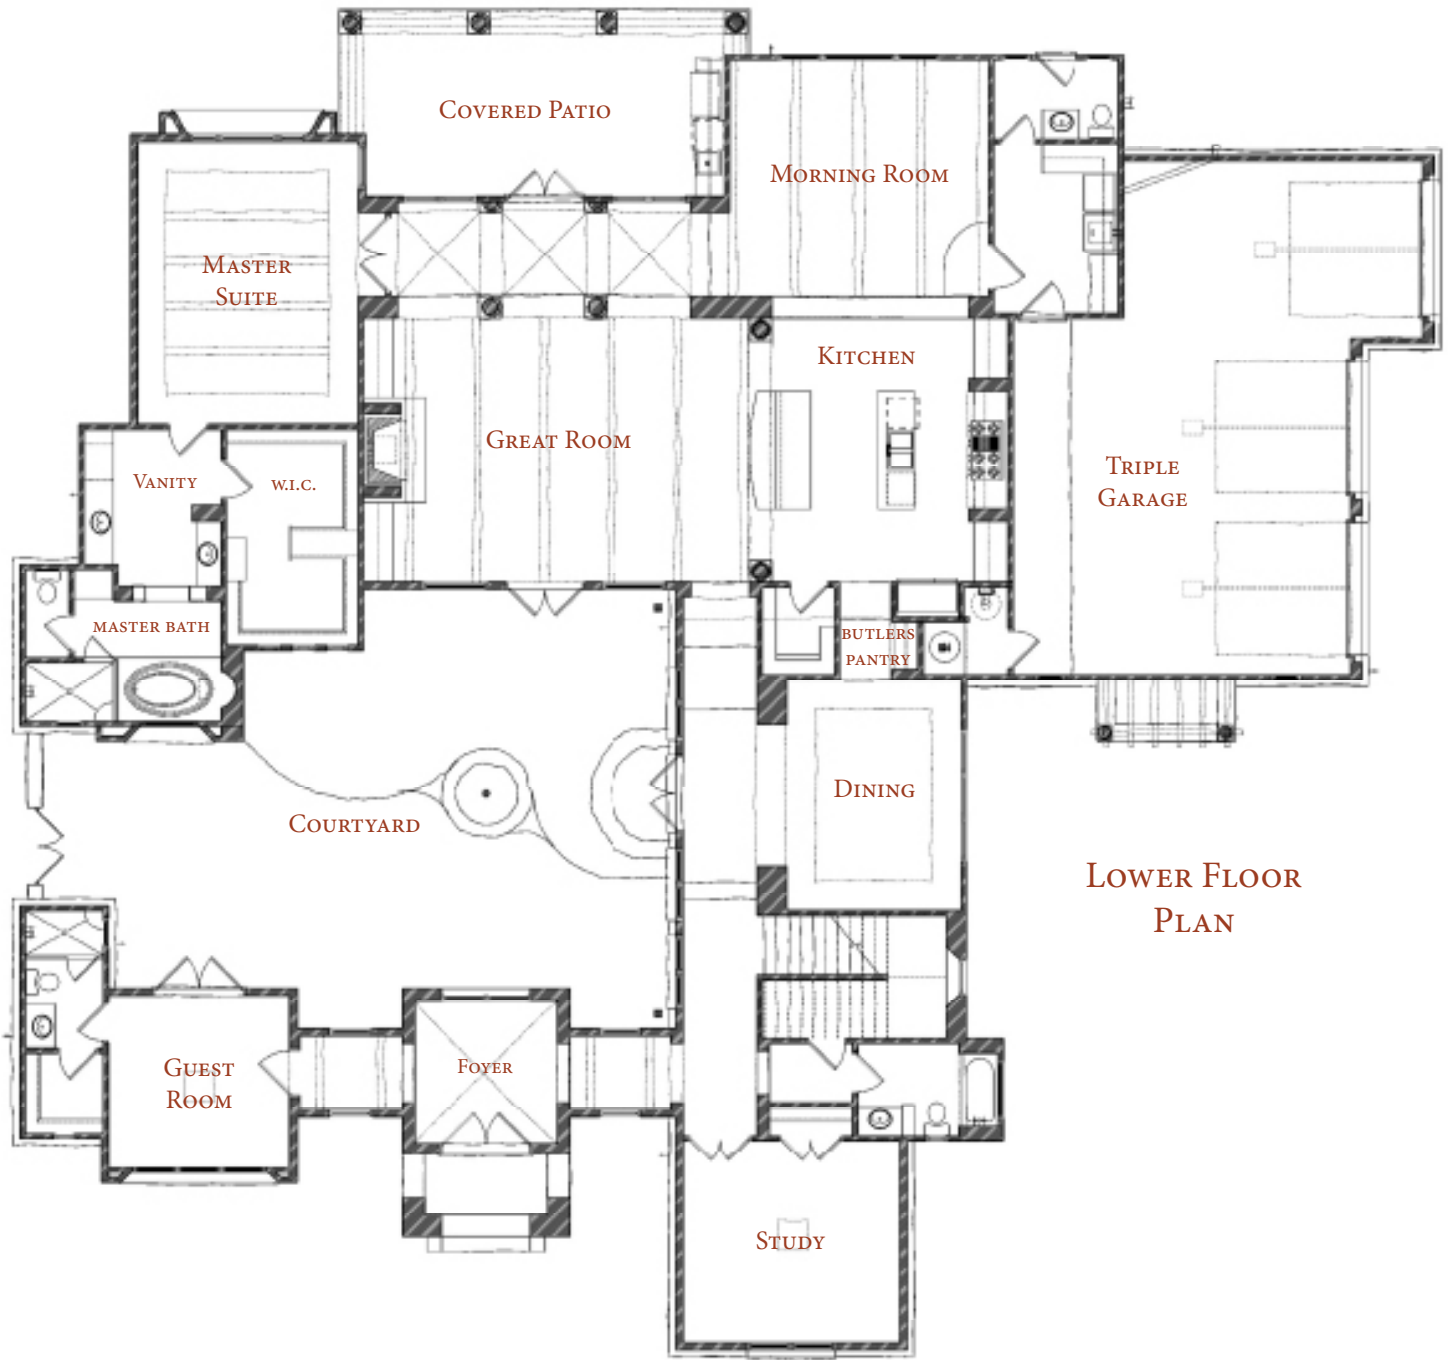

LA MANSIÓN {05086}

LOWER FLOOR
PLAN

**UPPER FLOOR
 PLAN**

JOB NUMBER - {05086}
TOTAL SQ. FT. - 4202
BEDROOMS - 4
BATHROOMS - 6

EXTRA FEATURES
 STUDY, MORNING RM, VANITY
 BUTLERS PANTRY, JULIETTE BALCONIES

REAR ELEVATION

FRONT ELEVATION